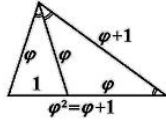

1. Game parameters

- 1.1 The game type: - Video Reel
- 1.2 The number of reels: - 5
- 1.3 The number of lines: - 20
- 1.4 Line description:

SDC	Reel 1	Reel 2	Reel 3	Reel 4	Reel 5
Line 1	2	2	2	2	2
Line 2	1	1	1	1	1
Line 3	3	3	3	3	3
Line 4	1	2	3	2	1
Line 5	3	2	1	2	3
Line 6	1	1	2	3	3
Line 7	3	3	2	1	1
Line 8	2	1	2	3	2
Line 9	2	3	2	1	2
Line 10	2	1	1	2	1
Line 11	2	3	3	2	3
Line 12	1	2	1	1	2
Line 13	3	2	3	3	2
Line 14	1	3	1	3	1
Line 15	3	1	3	1	3
Line 16	2	1	3	1	2
Line 17	2	3	1	3	2
Line 18	1	2	2	2	1
Line 19	3	2	2	2	3
Line 20	1	3	3	3	1

- 1.5 The forming of line wins: - left to right only, beginning from leftmost reel.
- 1.6 The forming of scatter wins: - any place on the screen.
- 1.7 Minimum Bet per Line: - 1 credit.
- 1.8 Maximum Bet per Line (Recommended): - 20 credits.
- 1.9 RTP% (Return to the Player): - 94.77%