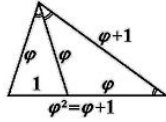

SDC	Reel 1	Reel 2	Reel 3	Reel 4	Reel 5
Line 1	2	2	2	2	2
Line 2	1	1	1	1	1
Line 3	3	3	3	3	3
Line 4	1	2	3	2	1
Line 5	3	2	1	2	3
Line 6	1	1	2	3	3
Line 7	3	3	2	1	1
Line 8	2	1	2	3	2
Line 9	2	3	2	1	2
Line 10	2	1	1	2	1
Line 11	2	3	3	2	3
Line 12	1	2	1	1	2
Line 13	3	2	3	3	2
Line 14	1	3	1	3	1
Line 15	3	1	3	1	3
Line 16	2	1	3	1	2
Line 17	2	3	1	3	2
Line 18	1	2	2	2	1
Line 19	3	2	2	2	3
Line 20	1	3	3	3	1

- 1.5 The forming of line wins: - left to right only, beginning from leftmost reel.
- 1.6 The forming of scatter wins: - any place on the screen.
- 1.7 Minimum Bet per Line: - 1 credit.
- 1.8 Maximum Bet per Line (Recommended): - 20 credits.
- 1.9 RTP% (Return to the Player): - 94.77%

- All wins are multiplied by the line bet.
- Only **Scatter** wins are multiplied by the total game bet.
- 3 **Scatter** symbols trigger 15 Free Spins at x4 multiplier.

1.11 Wild Symbol

- **Wild** symbols appear on all five reels.
- Substitutes for all symbols on its own position only, except for **Scatter**.
- Doubles when substituting.
- A win from a line, formed with more than one **Wild** symbol is doubled only once!
- A win from a line, formed by **Wild** symbols only is not doubled!
- The highest payline win only paid. When two wins on one line are equal in paytable, the longer one wins only.
- When all reels are stopped, on each reel on the screen can be seen only one **Wild** symbol or **Scatter** symbol, but not together.